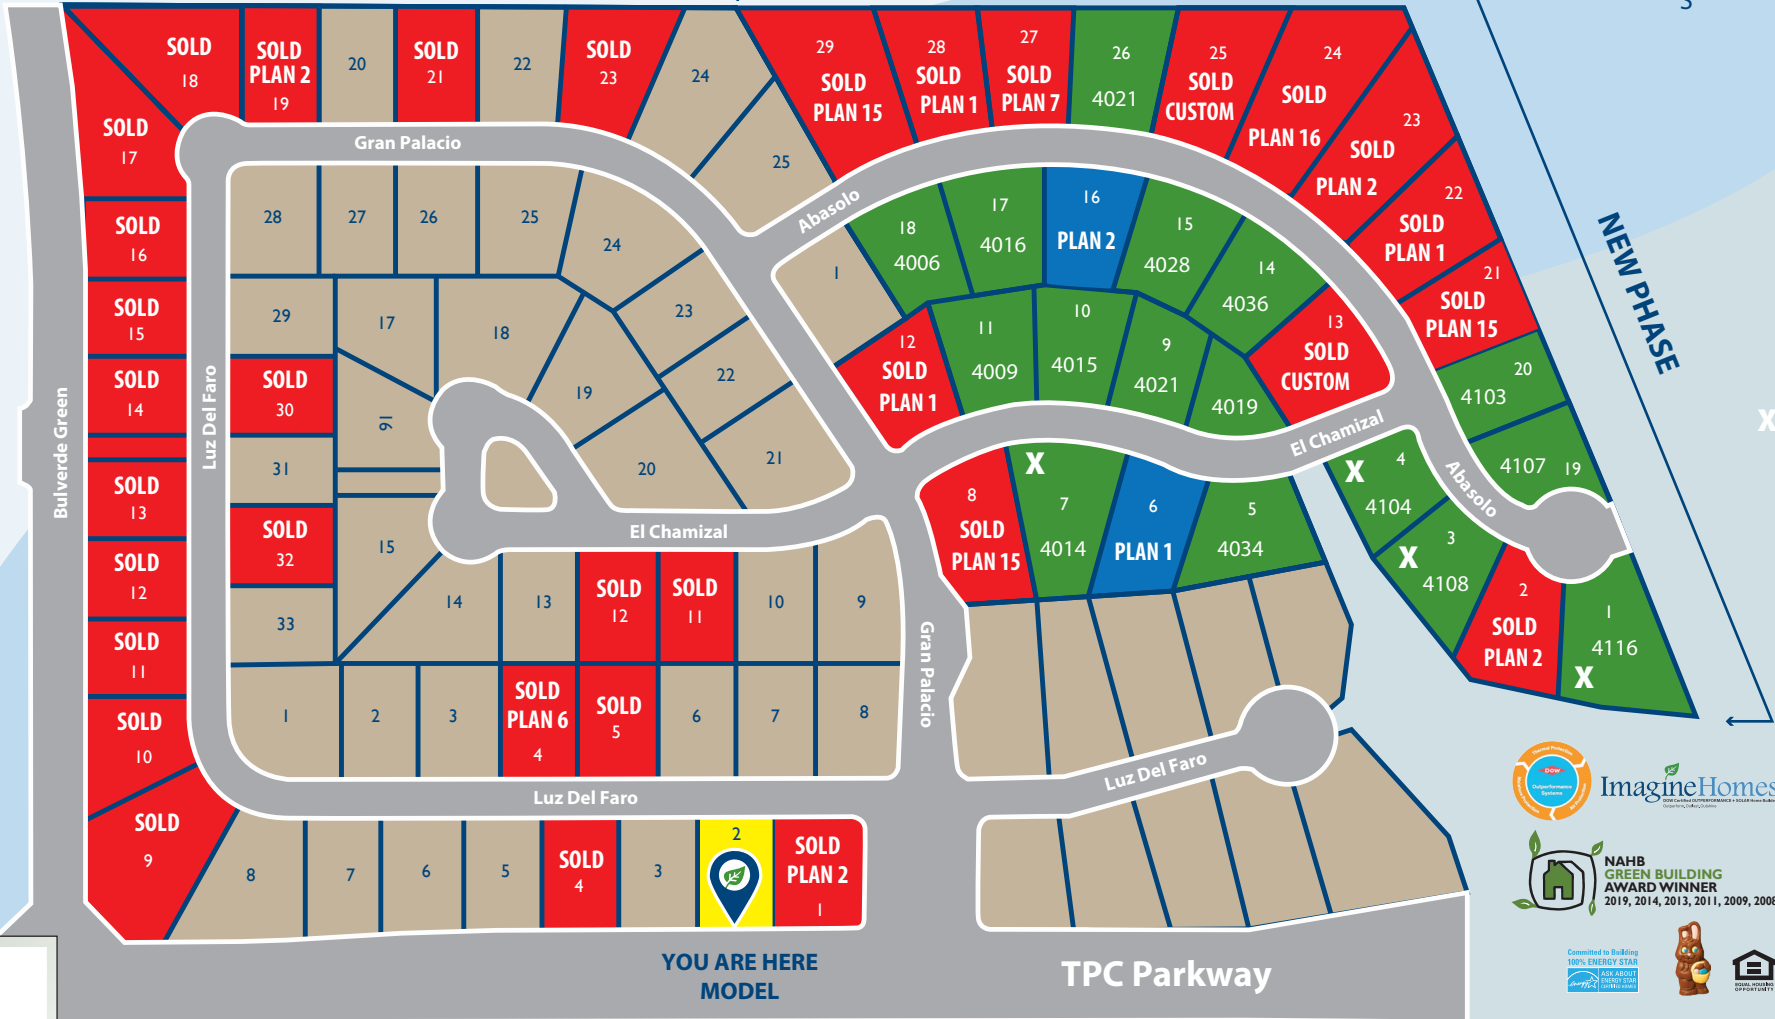

Palacios AT CIBOLO CANYONS

EXISTING PHASE

NEW PHASE

- Model
- Available Lots
- Available Home
- Sold

YOU ARE HERE
MODEL

TPC Parkway

X = \$15,000 Lot Premium

ImagineHomes
2019 GREEN BUILDING AWARD WINNER
2019, 2014, 2013, 2011, 2009, 2008