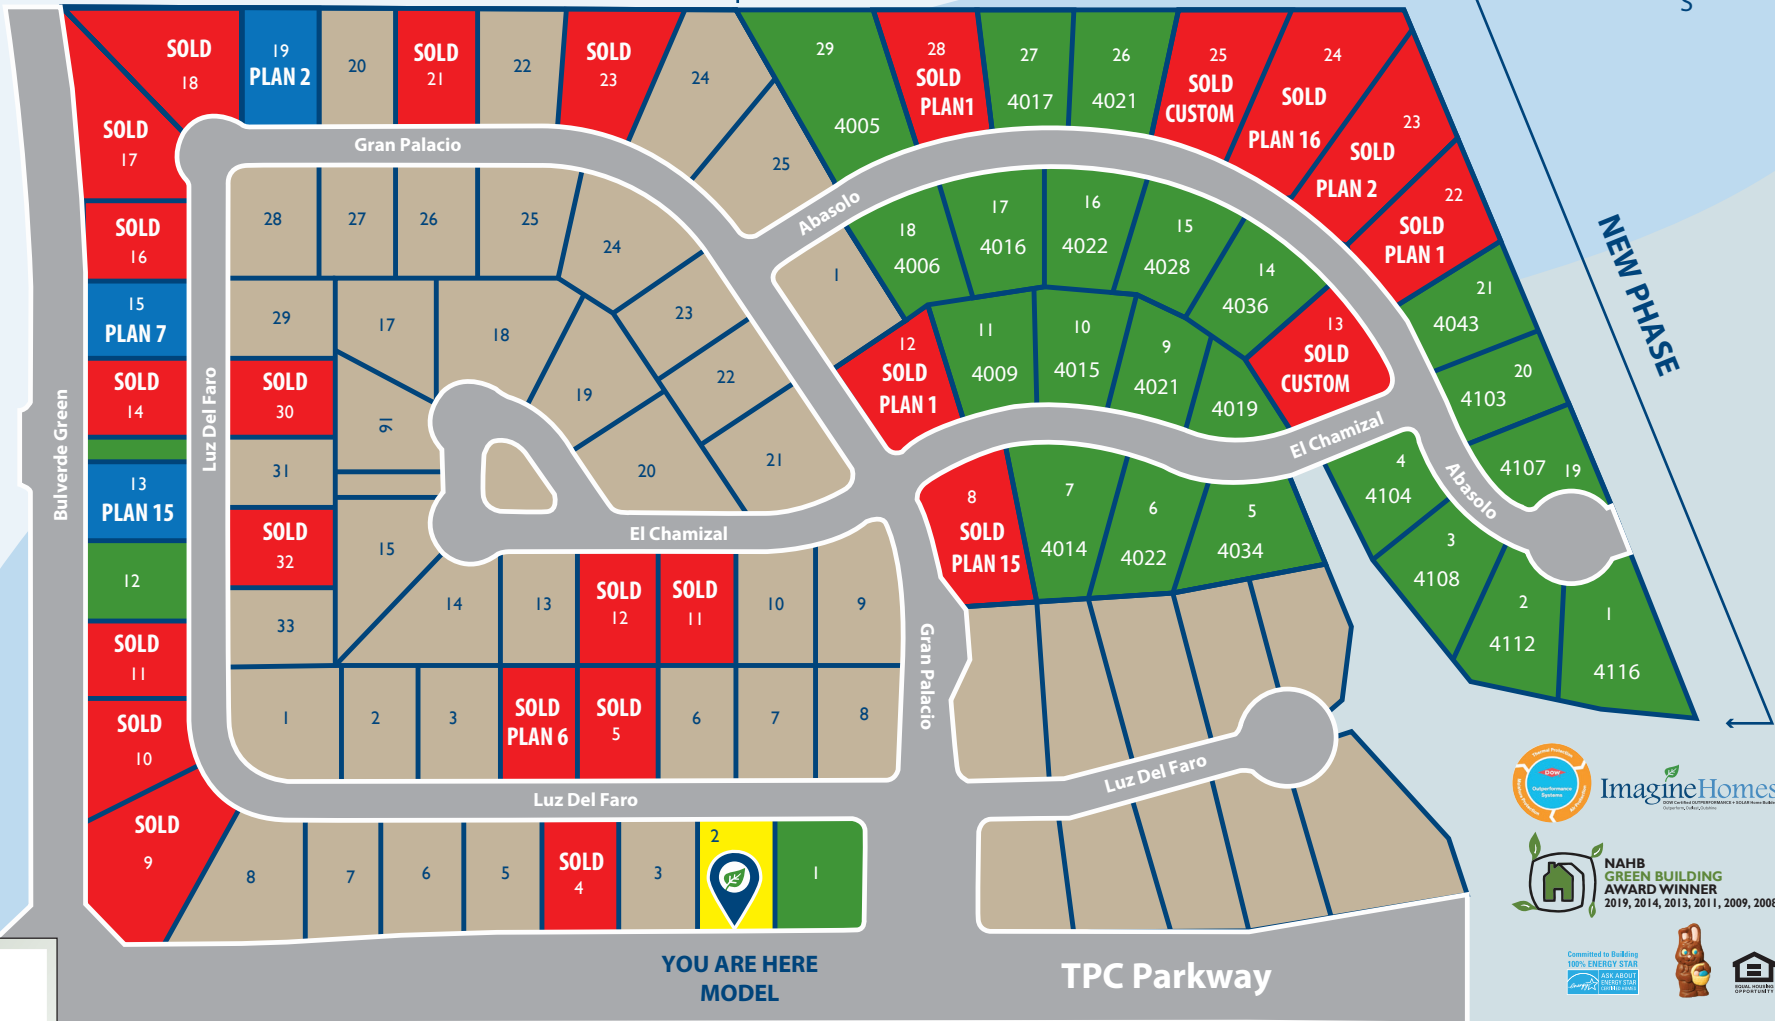

Palacios AT CIBOLO CANYONS

EXISTING PHASE

NEW PHASE

- Model
- Available Lots
- Available Home
- Sold

ImagineHomes
CREATING THE BEST HOMES ON THE PLANET

NAHB GREEN BUILDING AWARD WINNER
2019, 2014, 2013, 2011, 2009, 2008