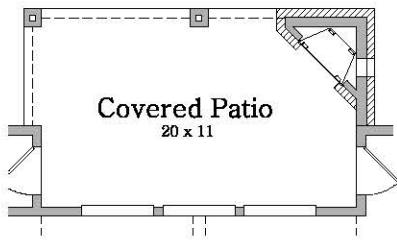

Committed to Building
100% ENERGY STAR

Shenandoah

Outdoor Fireplace Option

Outdoor Kitchen Option

Bow Window Option

Valuted Ceiling Option

Desk @ Loft Option

36" Grand Kitchen Option

48" Grand Kitchen Option

Shenandoah