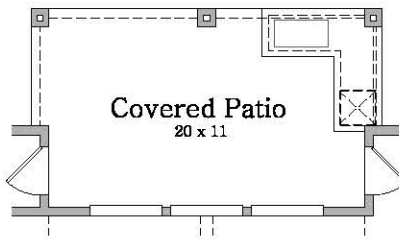

Committed to Building
100% ENERGY STAR

Shenandoah

Outdoor Fireplace Option

Outdoor Kitchen Option

Bow Window Option

Valuted Ceiling Option

Desk @ Loft Option

36" Grand Kitchen Option

48" Grand Kitchen Option

Shenandoah