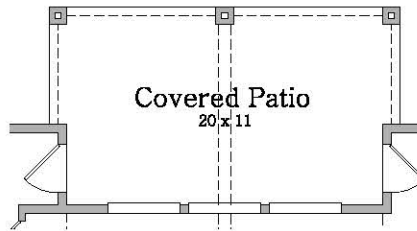

Committed to Building
100% ENERGY STAR

Shenandoah

Outdoor Fireplace Option

Outdoor Kitchen Option

Bow Window Option

Valuted Ceiling Option

Desk @ Loft Option

36" Grand Kitchen Option

48" Grand Kitchen Option

Shenandoah