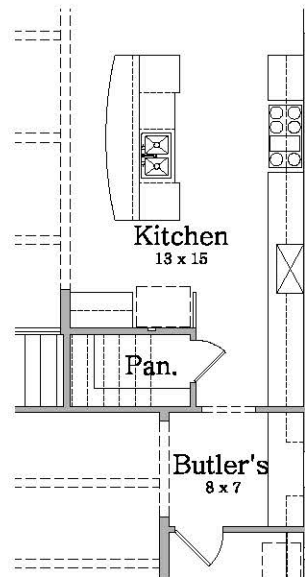

Committed to Building
100% ENERGY STAR

Shenandoah

Outdoor Fireplace Option

Outdoor Kitchen Option

Bow Window Option

Valuted Ceiling Option

Desk @ Loft Option

36" Grand Kitchen Option

48" Grand Kitchen Option

Shenandoah