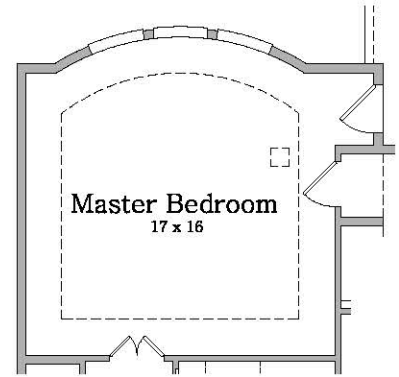

Committed to Building
100% ENERGY STAR

Shenandoah

Outdoor Fireplace Option

Outdoor Kitchen Option

Bow Window Option

Valuted Ceiling Option

Desk @ Loft Option

36" Grand Kitchen Option

48" Grand Kitchen Option

Shenandoah