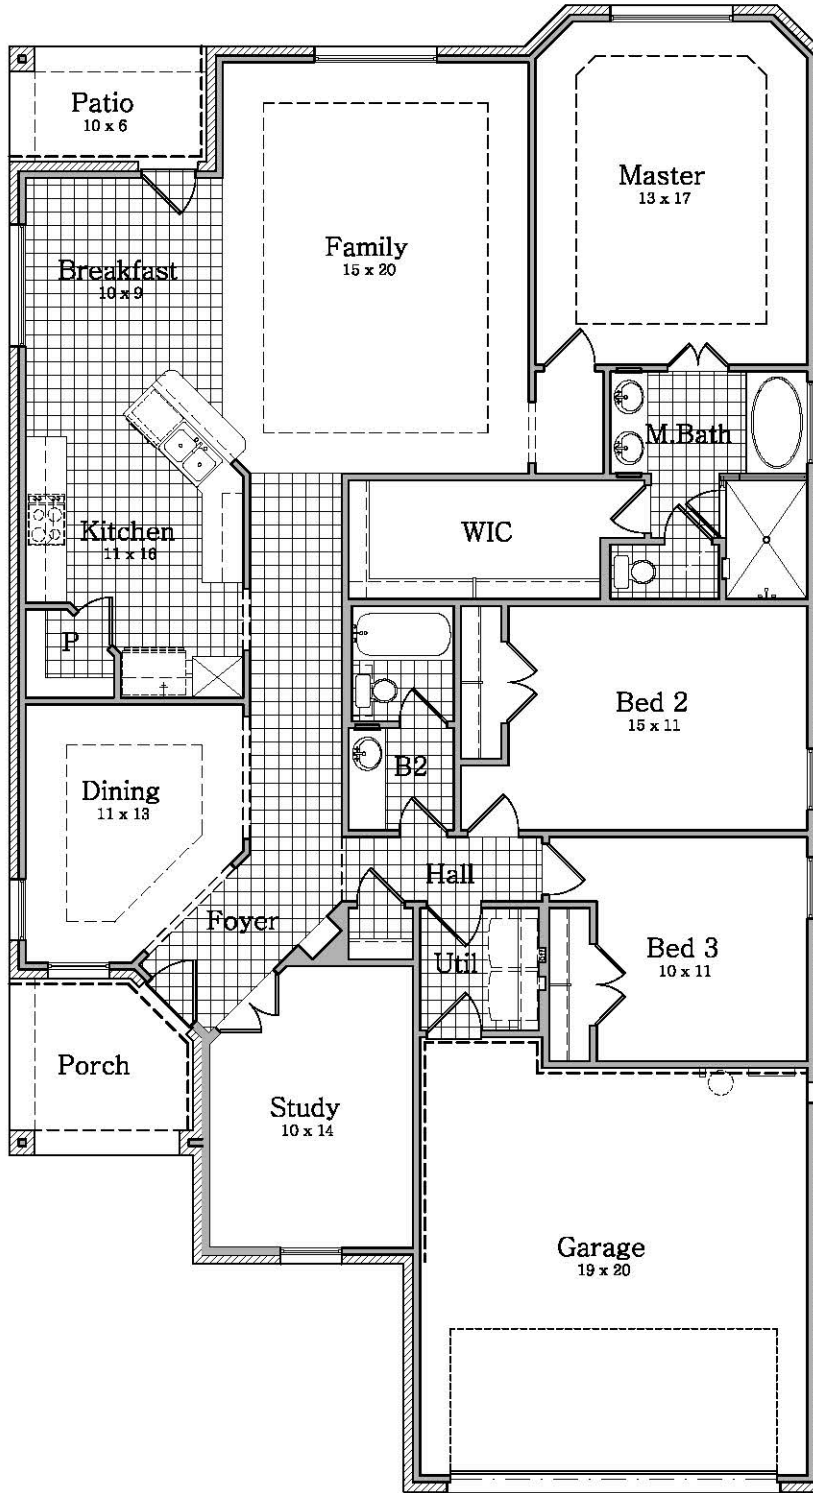

ImagineHomes

Crockett

A

B

C

Plan A & B Extended Patio Option
Adds 70 Square Feet

Plan C Extended Patio Option
Adds 70 Square Feet

Bedroom 4 Option

Fireplace Option

Crockett